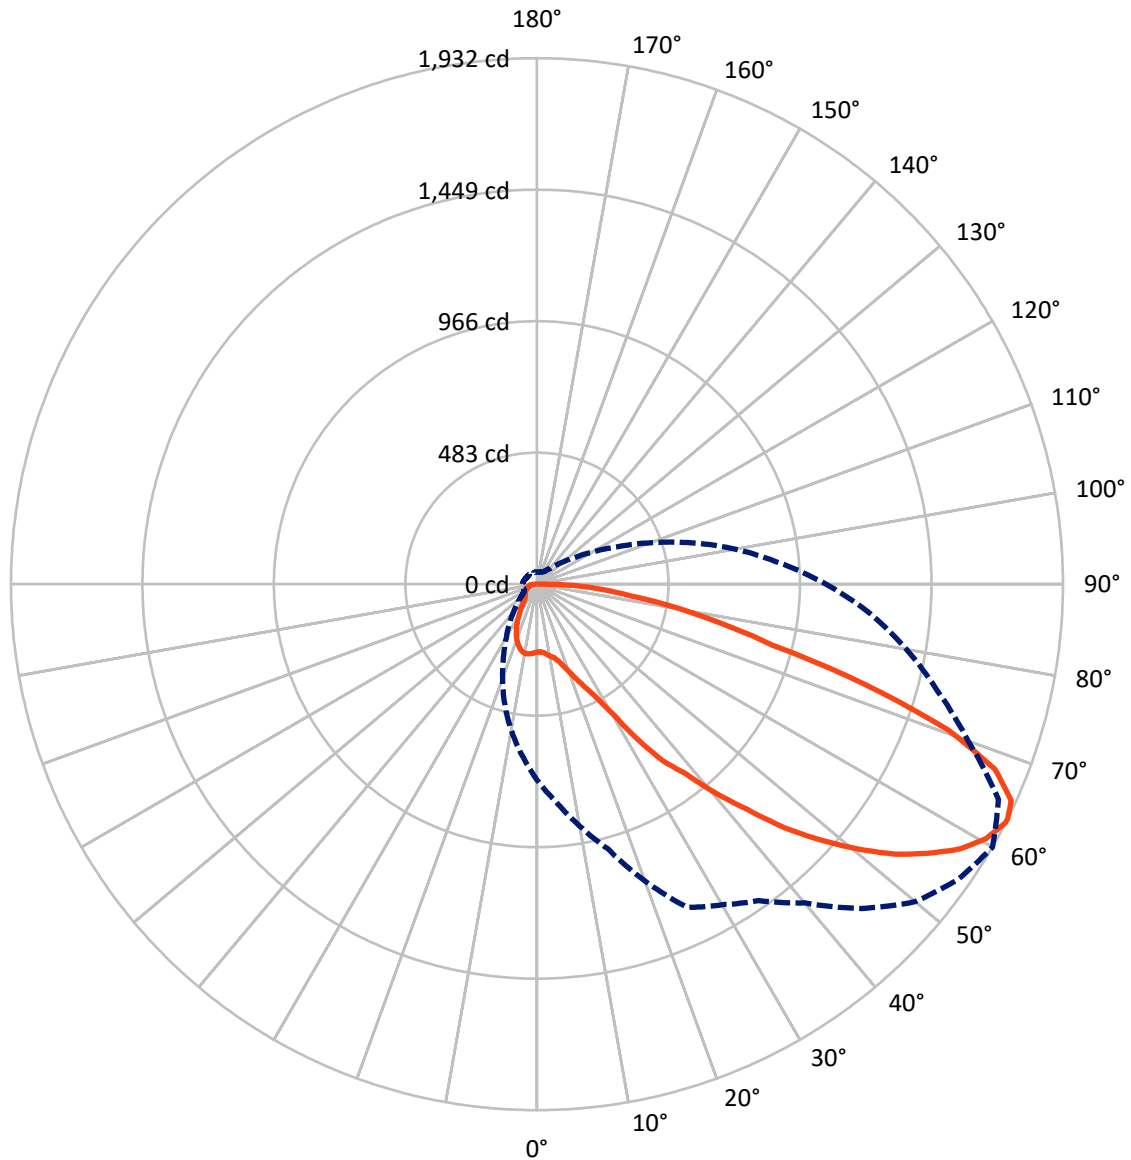

Summary

Lumens per Lamp: N/A
Luminaire Lumens: 2030.8 lumens
Efficiency: N/A
Efficacy: 78.4 lumens/watt
Luminous Opening: Rectangular (W 0.17' x L: 1' x H: 0')
IES Classification: Type IV - Short - Non-Cutoff
BUG Rating: B0 - U0 - G1

REPORT NUMBER: P145944

CATALOG NUMBER: OVH-F01-LED-E-U-SLL-7030

Iso-Footcandle Lines of Horizontal Illumination

✕ Max cd
 - - - 1/2 Max cd

Based on 10 foot mounting height. Maximum calculated value = 5.1 fc
 Type IV - Short - Non-Cutoff

REPORT NUMBER: P145944

CATALOG NUMBER: OVH-F01-LED-E-U-SLL-7030

Luminous Intensity Polar Plot

— Vertical Plane Through 60-Deg Lateral - - - Horizontal Cone Through 63-Deg Vertical

REPORT NUMBER: P145944

CATALOG NUMBER: OVH-F01-LED-E-U-SLL-7030

FLUX DISTRIBUTION:

		Downward	Upward	Total
House Side	Lumens	425.1	0.0	425.1
	% Fixture	20.9	0.0	20.9
Street Side	Lumens	1605.7	0.0	1605.7
	% Fixture	79.1	0.0	79.1
Total	Lumens	2030.8	0.0	2030.8
	% Fixture	100.0	0.0	100.0