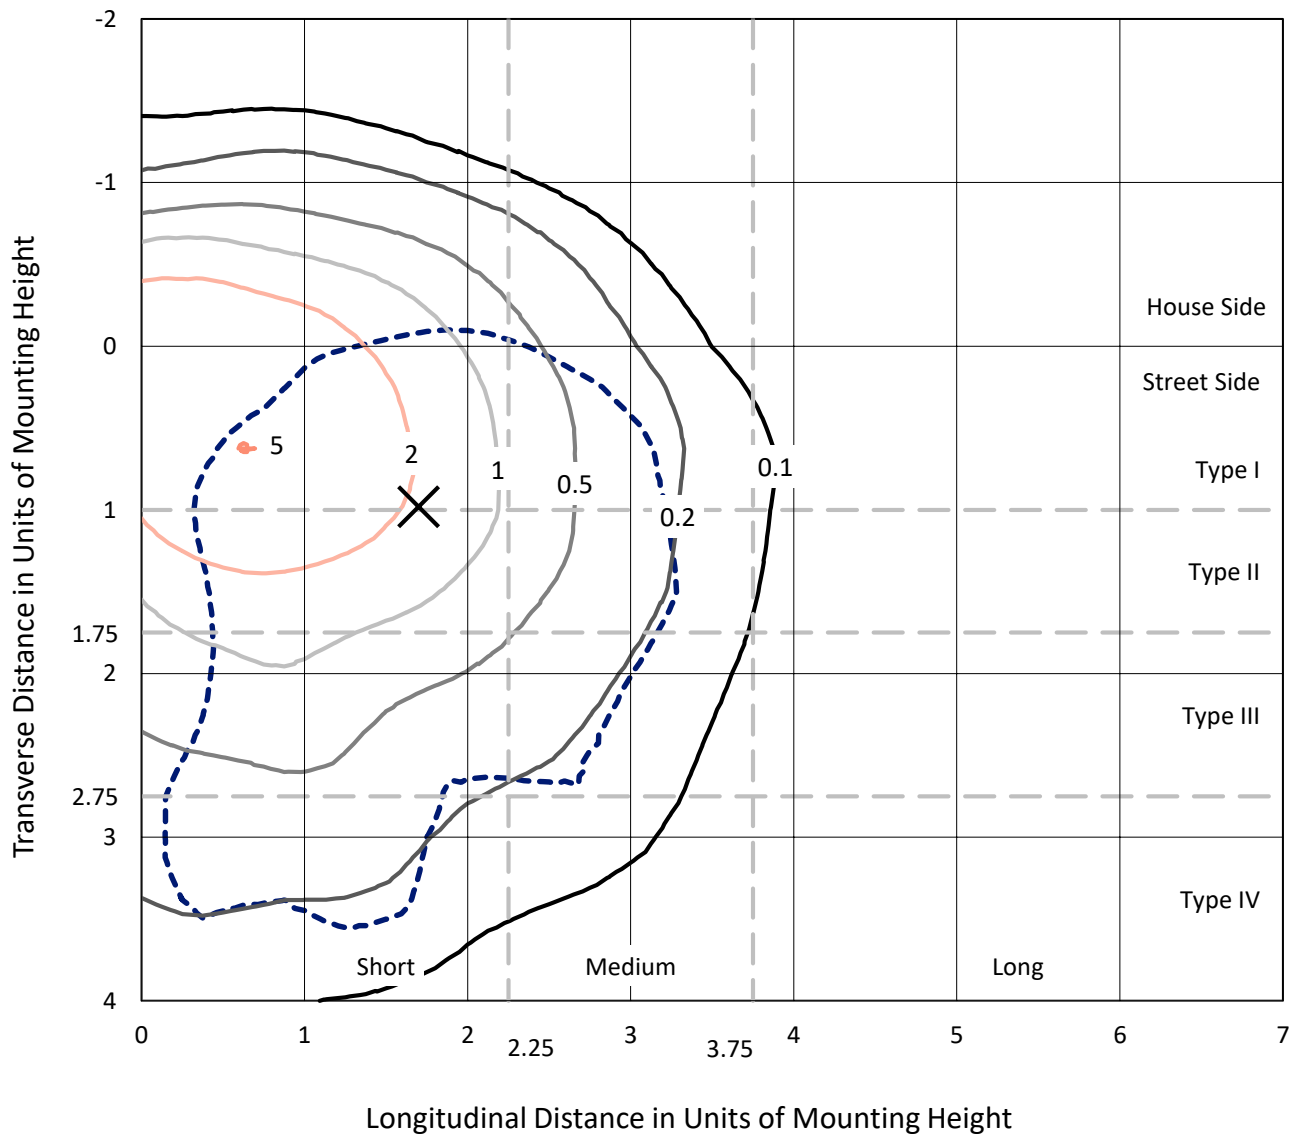

Summary

Lumens per Lamp: N/A
Luminaire Lumens: 2030.8 lumens
Efficiency: N/A
Efficacy: 78.4 lumens/watt
Luminous Opening: Rectangular (W 0.17' x L: 1' x H: 0')
IES Classification: Type IV - Short - Non-Cutoff
BUG Rating: B0 - U0 - G1

Input Watts (W): 25.9
Input Voltage (V): NR
Input Current (Ain): NR
Voltage Rise (V): NR
Power Factor: NR
Total Harmonic Distortion (THDi): NR
Frequency (hertz): 60
Stabilization Time: NR
Operation Time: NR
Ambient Temperature (°C): NR
Test Distance: 28.75 FT

REPORT NUMBER: P145944

CATALOG NUMBER: OVH-F01-LED-E-U-SLL-7030

Iso-Footcandle Lines of Horizontal Illumination

✕ Max cd
 - - - 1/2 Max cd

Based on 10 foot mounting height. Maximum calculated value = 5.1 fc
 Type IV - Short - Non-Cutoff

REPORT NUMBER: P145944

CATALOG NUMBER: OVH-F01-LED-E-U-SLL-7030

Luminous Intensity Polar Plot

— Vertical Plane Through 60-Deg Lateral - - - Horizontal Cone Through 63-Deg Vertical

REPORT NUMBER: P145944

CATALOG NUMBER: OVH-F01-LED-E-U-SLL-7030